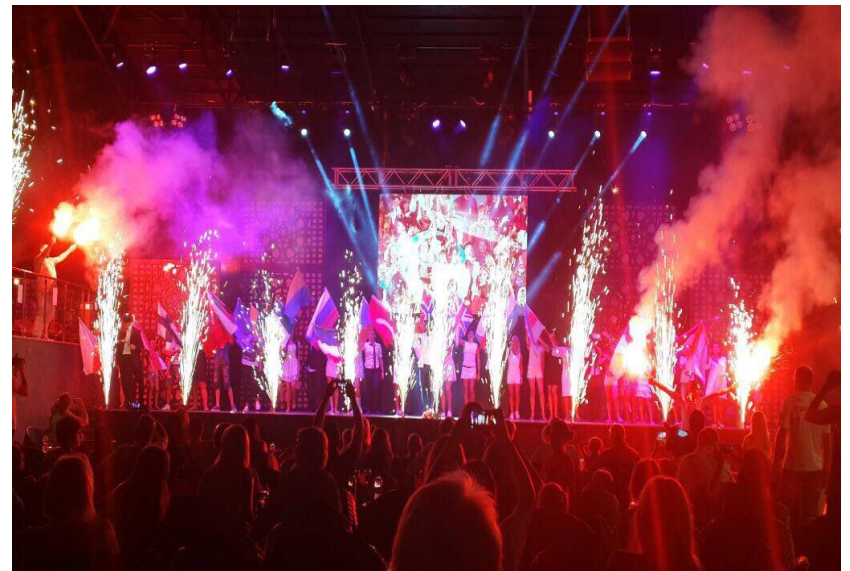

ENTERTAINMENT & ACTIVITIES